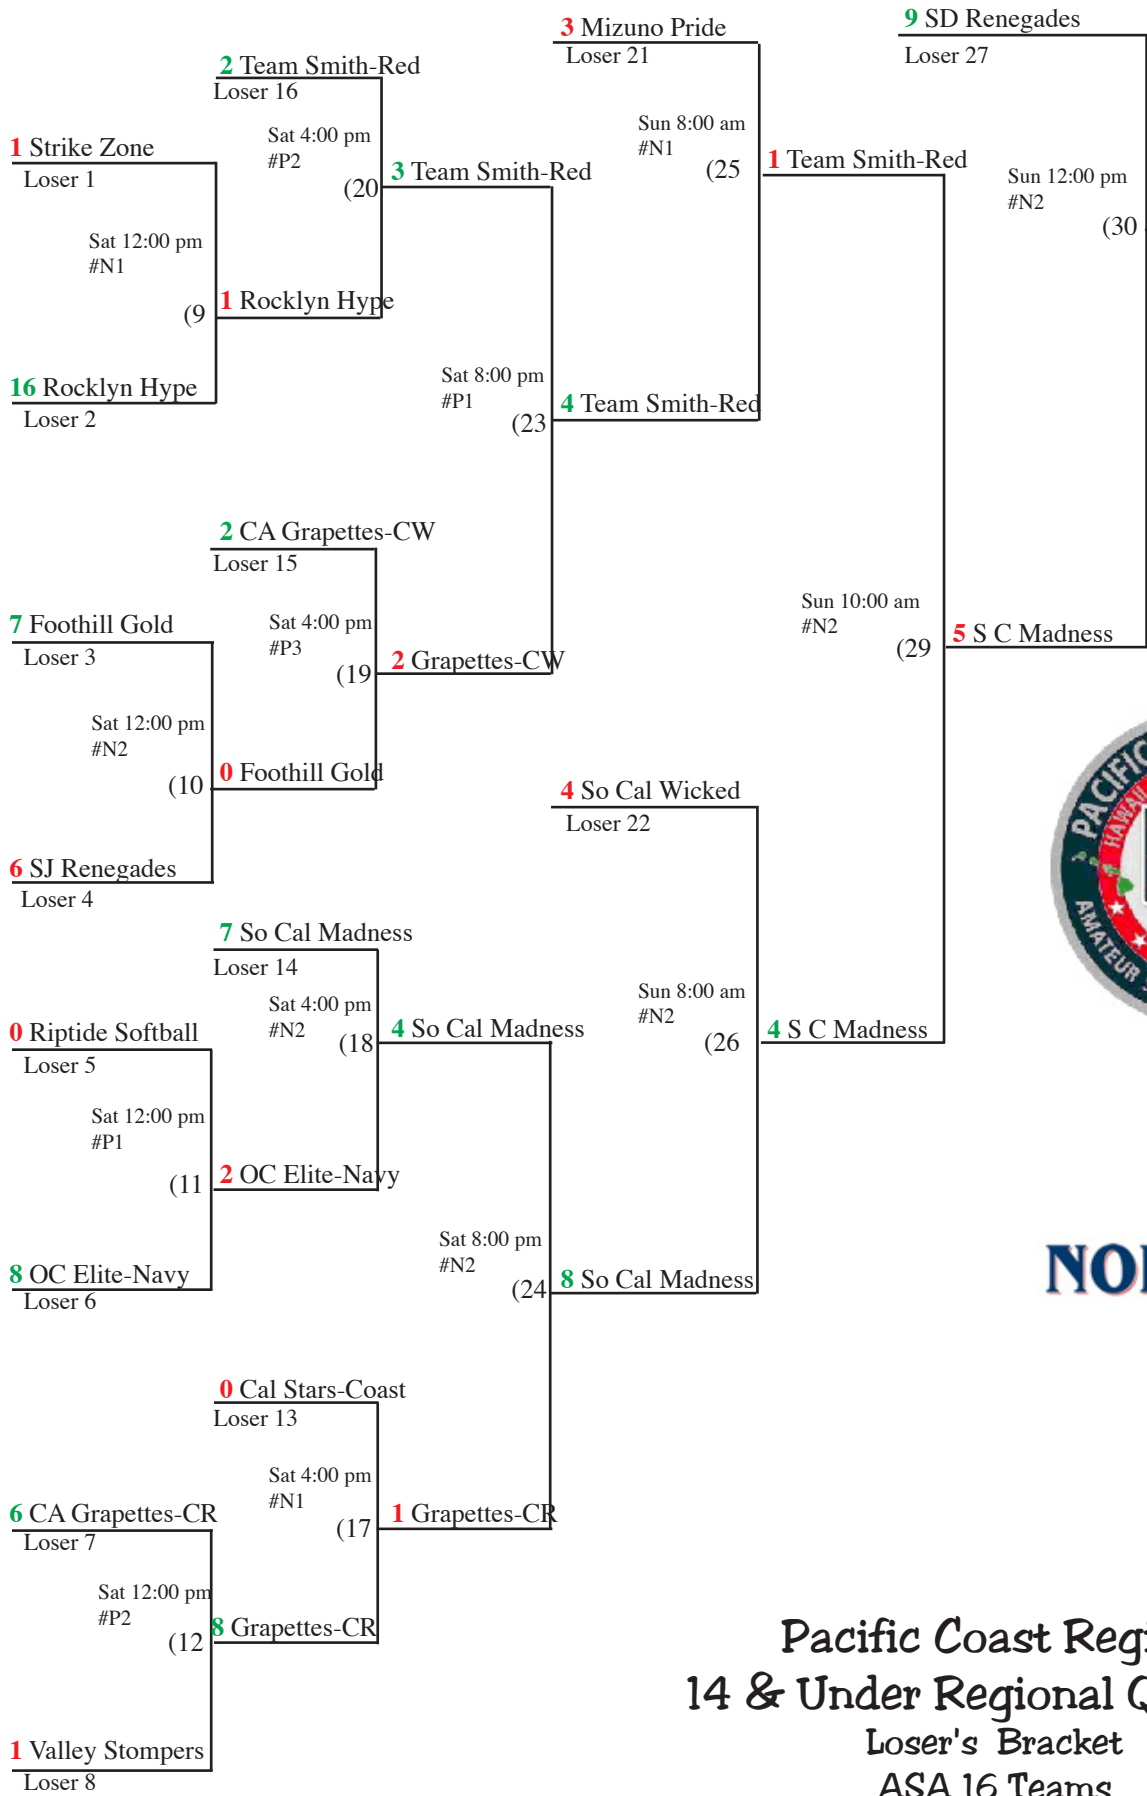

# Pacific Coast Region 14 & Under Regional Qualifier Winner's Bracket ASA 16 Teams

**Sorcerer**  
**1st Place**

1st and 2nd Place - Nationals  
July 26 - August 2, 2009  
Marietta, GA

**Legend**

- N1 = Nelson #1
- N2 = Nelson #2
- P1 = Patch #1
- P2 = Patch #2
- P3 = Patch #3

**NOR CAL**

**Pacific Coast Region  
14 & Under Regional Qualifier  
Loser's Bracket  
ASA 16 Teams**