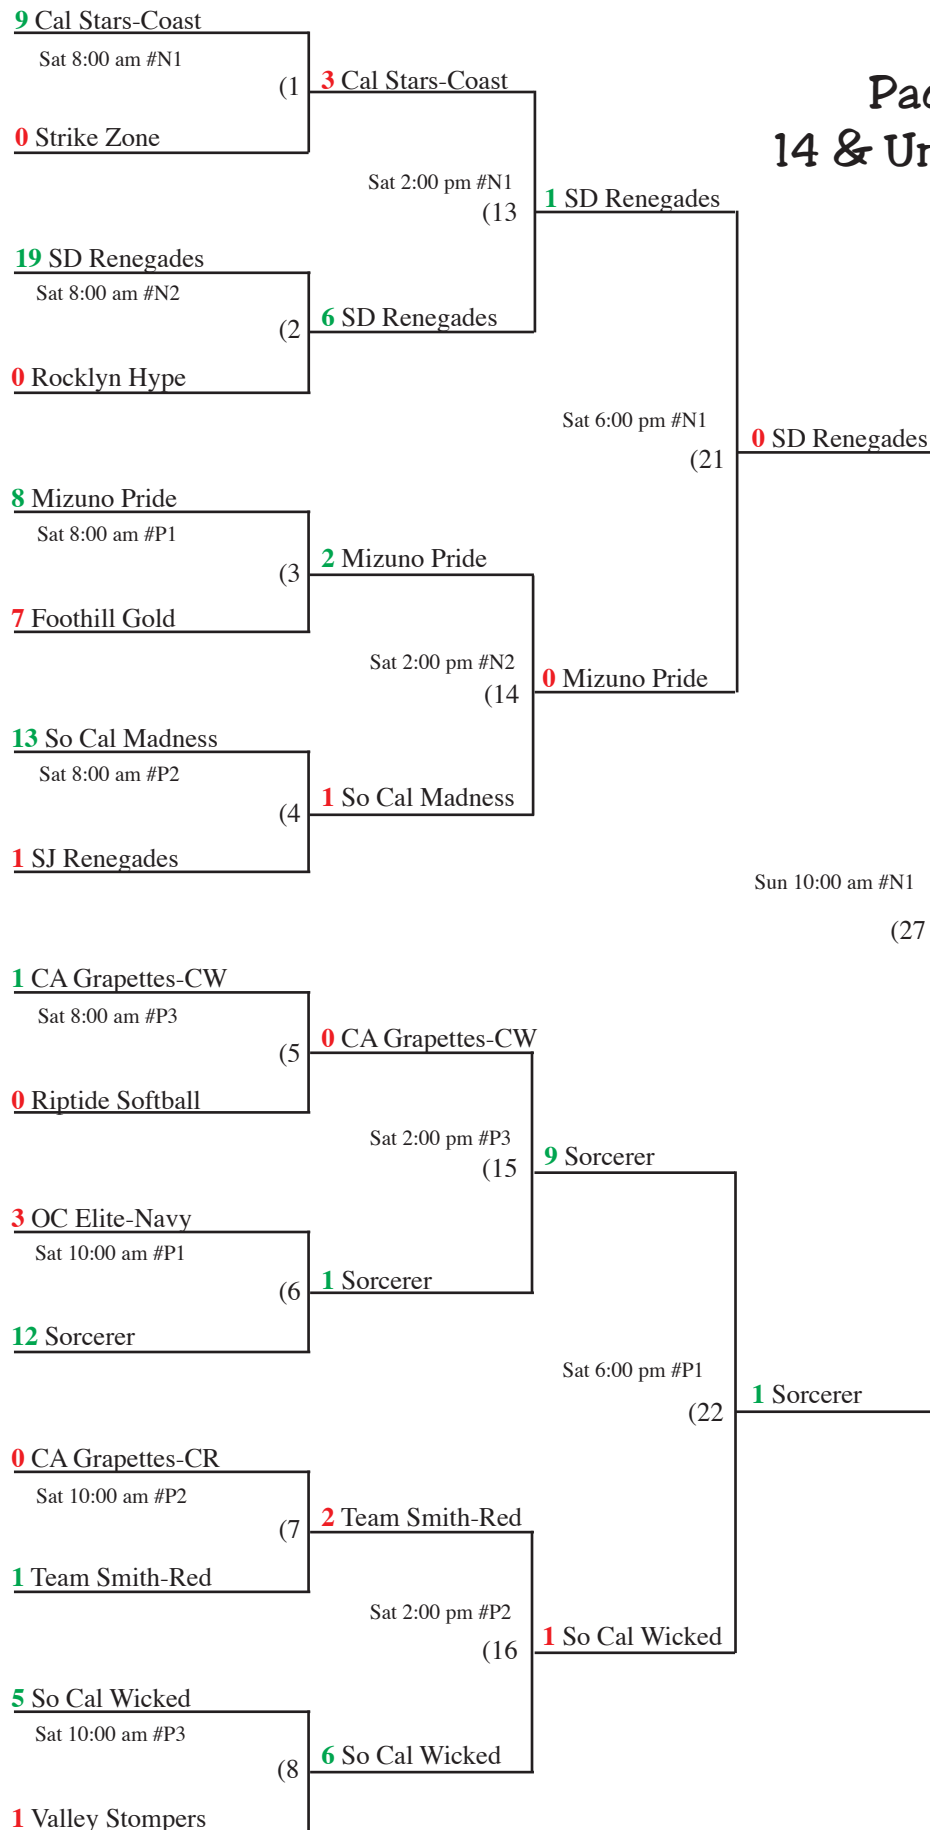

# Pacific Coast Region 14 & Under Regional Qualifier Winner's Bracket ASA 16 Teams

**Sorcerer**  
**1st Place**

1st and 2nd Place - Nationals  
July 26 - August 2, 2009  
Marietta, GA

**Legend**

- N1 = Nelson #1
- N2 = Nelson #2
- P1 = Patch #1
- P2 = Patch #2
- P3 = Patch #3

**NOR CAL**

**Pacific Coast Region  
14 & Under Regional Qualifier  
Loser's Bracket  
ASA 16 Teams**