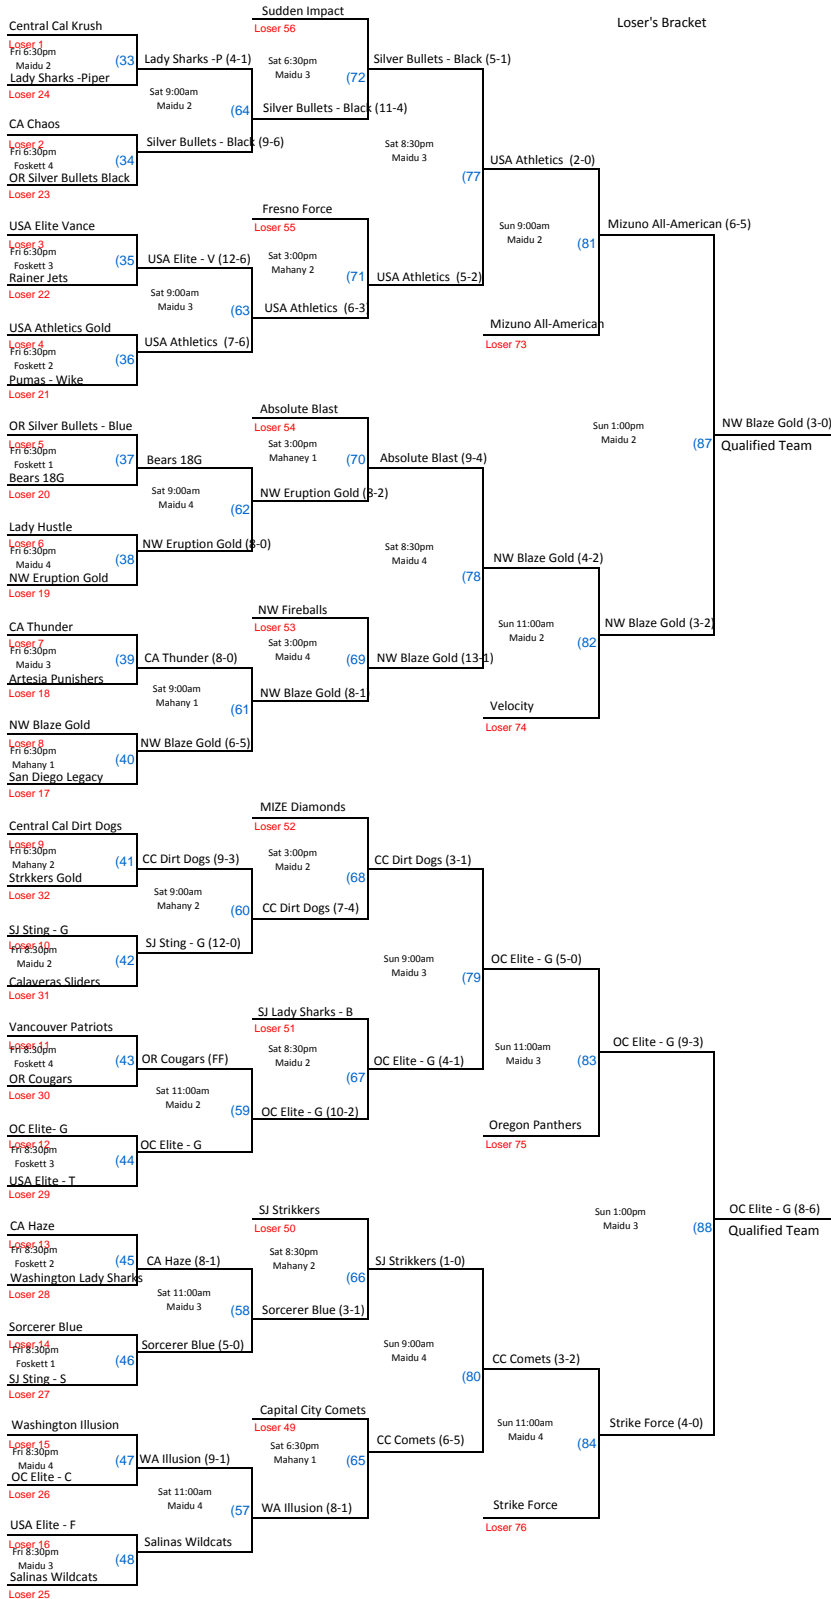

18u Gold Territory

Tournament Rules

Rules governed by the 2010 ASA Code, Rule Book and Pacific Coast Region Tournament Guidelines

Time Limit: No new inning after 1 hour & 40 minutes

Run Ahead: 15 After 3 innings
12 After 4 innings
8 After 5 innings

Tiebreaker: In the 8th inning or when time has expired

Home Team: Determined by a coin flip

Dugouts: Top of bracket: 3rd Base
Bottom of bracket: 1st Base
(Unless the team is playing back to back)

Game Locations:

Maidu Park: 1550 Maidu Drive
Roseville, CA 95661

Mahany Park: 1545 Pleasant Grove Pkwy
Roseville, CA 95747

Foskett Park: 1561 Joiner Parkway,
LI 95648

Berths Available:

Top 6 teams advance to 18u Gold Nationals held in Marietta, GA

Updated Brackets: