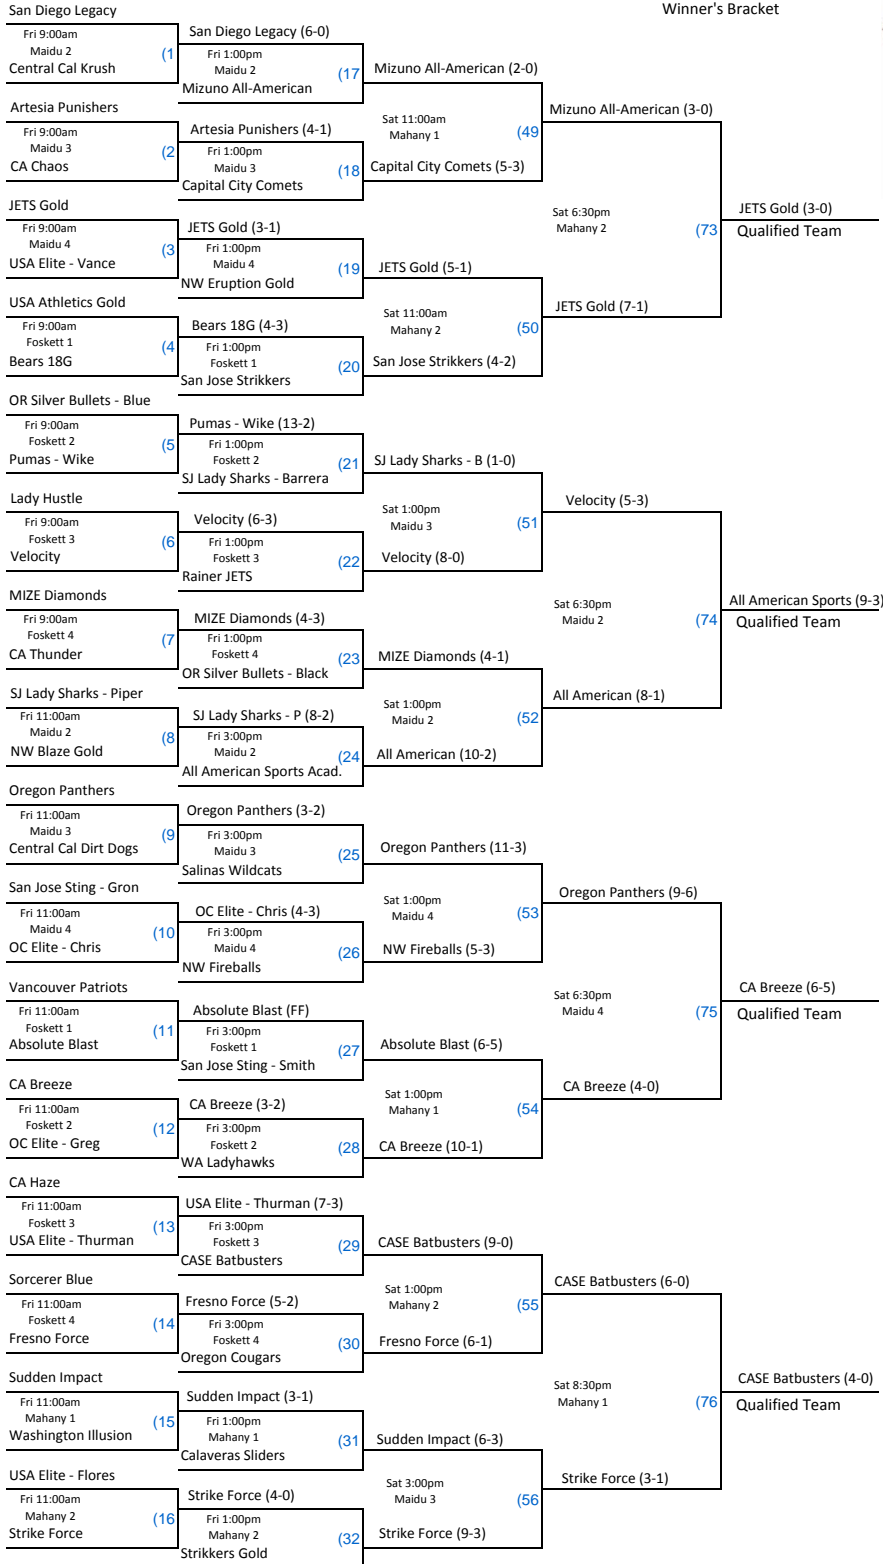

18u Gold Territory

Winner's Bracket

Tournament Rules

Rules governed by the 2010 ASA Code, Rule Book and Pacific Coast Region Tournament Guidelines

Time Limit: No new inning after 1 hour & 40 minutes

Run Ahead: 15 After 3 innings
12 After 4 innings
8 After 5 innings

Tiebreaker: In the 8th inning or when time has expired

Home Team: Determined by a coin flip

Dugouts: Top of bracket: 3rd Base
Bottom of bracket: 1st Base
(Unless the team is playing back to back)

Game Locations:

Maidu Park: 1550 Maidu Drive
Roseville, CA 95661

Mahany Park: 1545 Pleasant Grove Pkwy
Roseville, CA 95747

Foskett Park: 1561 Joiner Parkway,
Lincoln, CA 95648

Berths Available:

Top 6 teams advance to 18u Gold Nationals held in Marietta, GA

Time Limit: No new inning after 1 hour & 40 minutes

Run Ahead: 15 After 3 innings
 12 After 4 innings
 8 After 5 innings

Tiebreaker: In the 8th inning or when time has expired

Home Team: Determined by a coin flip